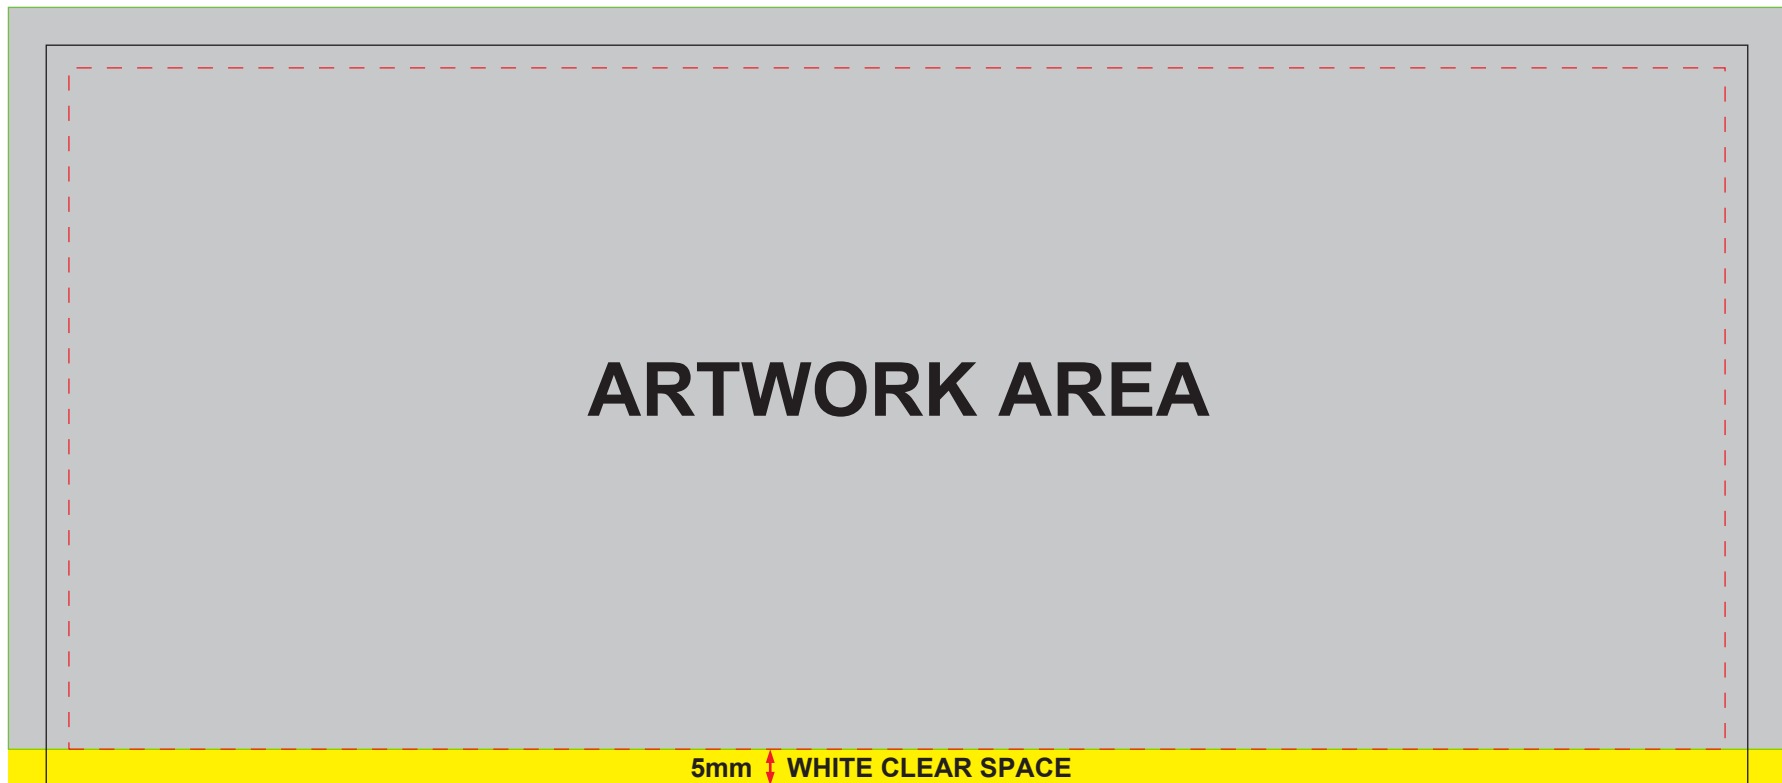

DOUBLE WALL

DIE CUT

Artwork within this area will be seen on the finished cup.

BLEED

Please contain or mask artwork within this area.

TEXT CLEAR AREA

Keep text and logos away from this area. All other artwork is acceptable.

JOIN

Artwork in this area meet up to create a join.

12oz DW
225mm x 98mm +5mm Bleed

Scale: 1:1