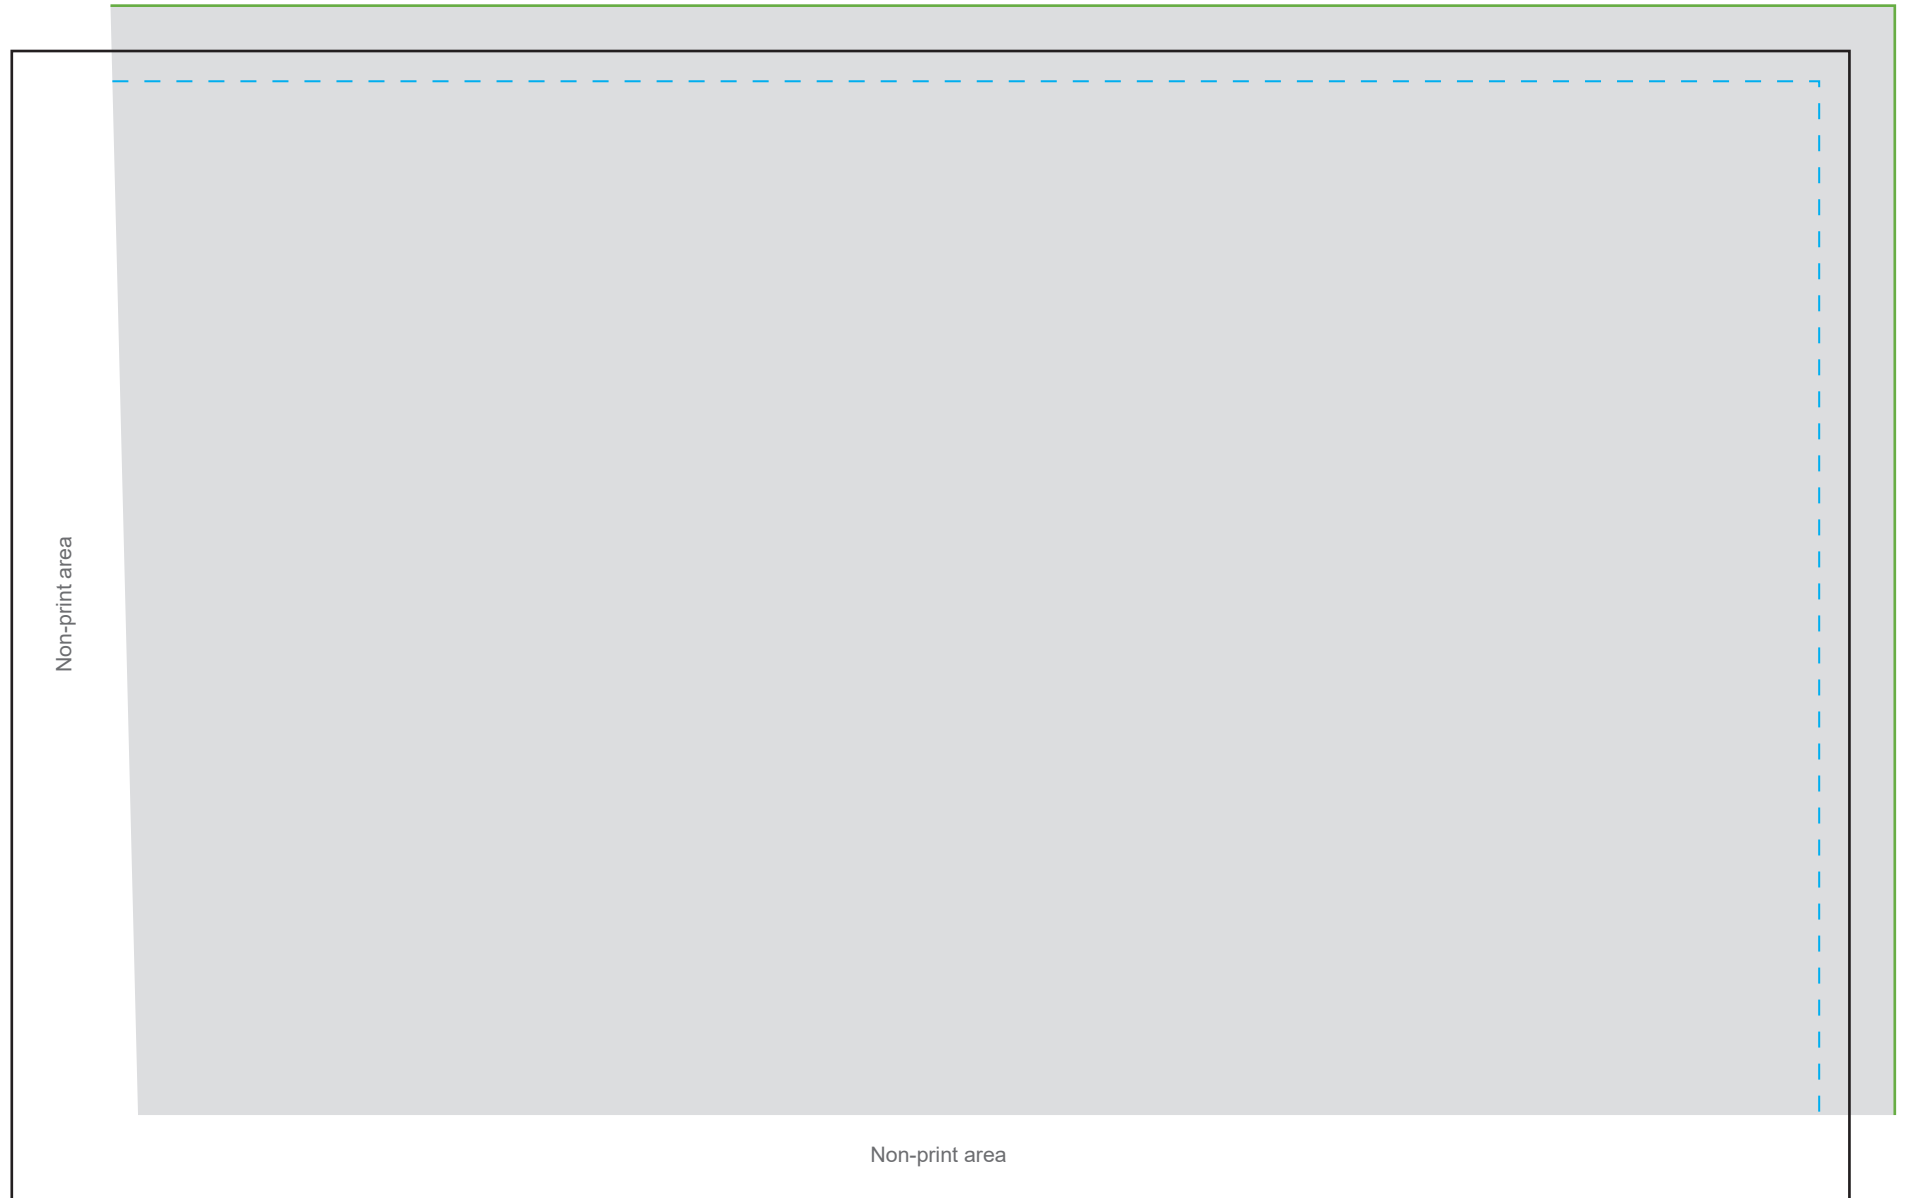

# 22oz Single Wall

For DIGITAL PRINT

## 243mm x 152mm

### DIELINE

Inside this line is the visible surface area of the cup.