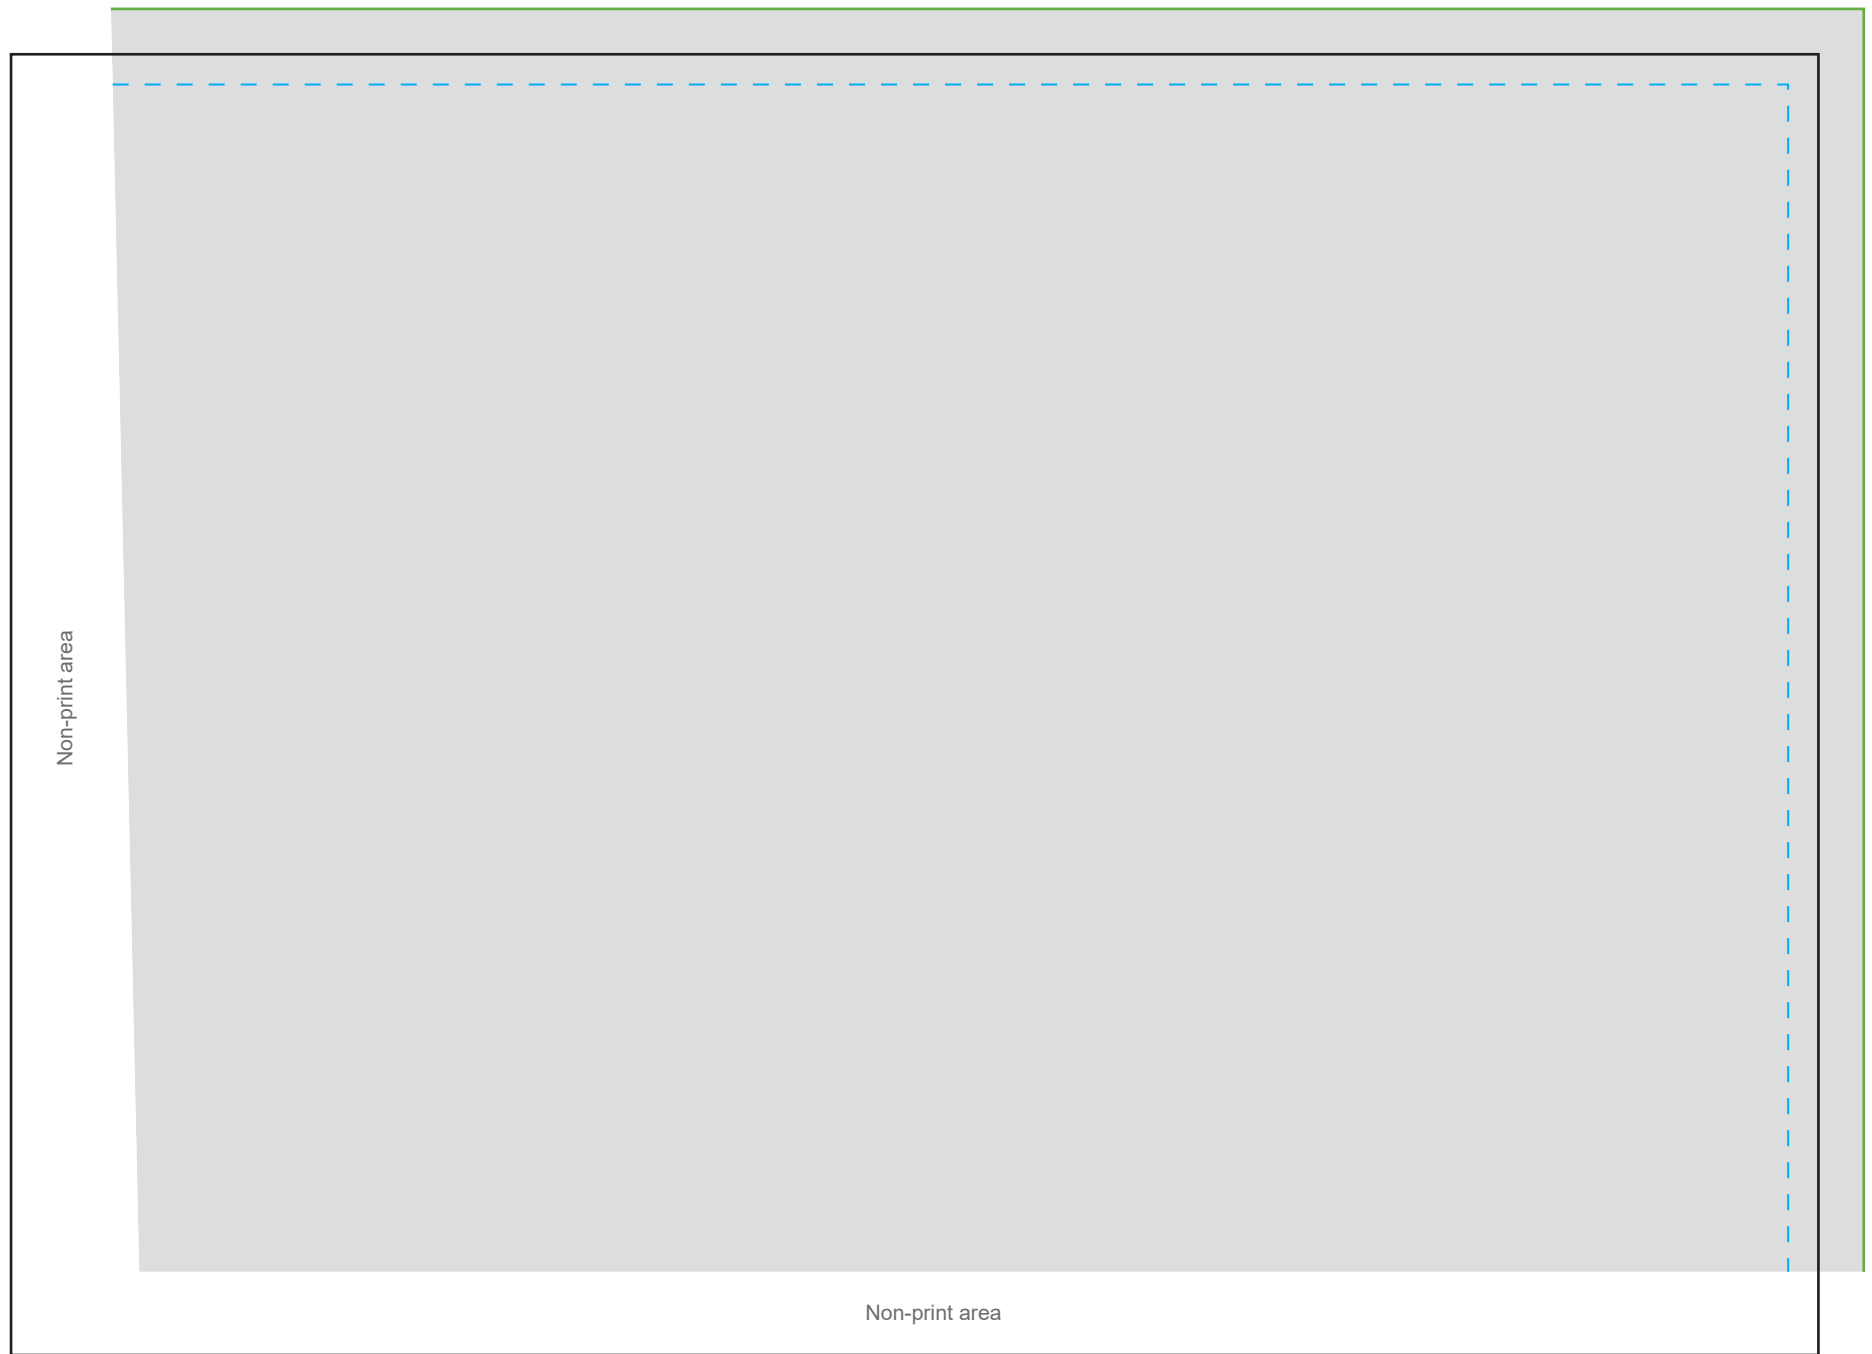

24oz Single Wall

For DIGITAL PRINT

239mm x 172mm

DIELINE

Inside this line is the visible surface area of the cup.

BLEED

TEXT CLEAR AREA

Keep text, logos and important information inside this area.

PRINTING AREA

Please mask or contain artwork in this area.

CMYK ONLY

PMS colours used in artwork will be directly converted to CMYK. Please check values are correct.

Example of Non-print and Seam areas