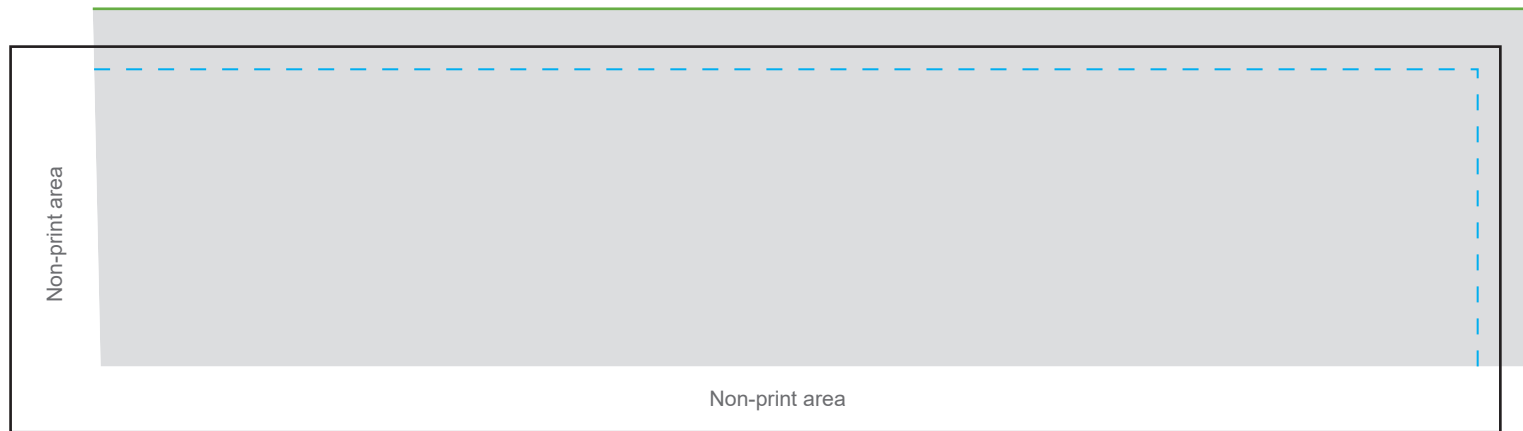

# 3oz Ice Cream

For DIGITAL PRINT

## 197mm x 51mm

### DIELINE

Inside this line is the visible surface area of the cup.