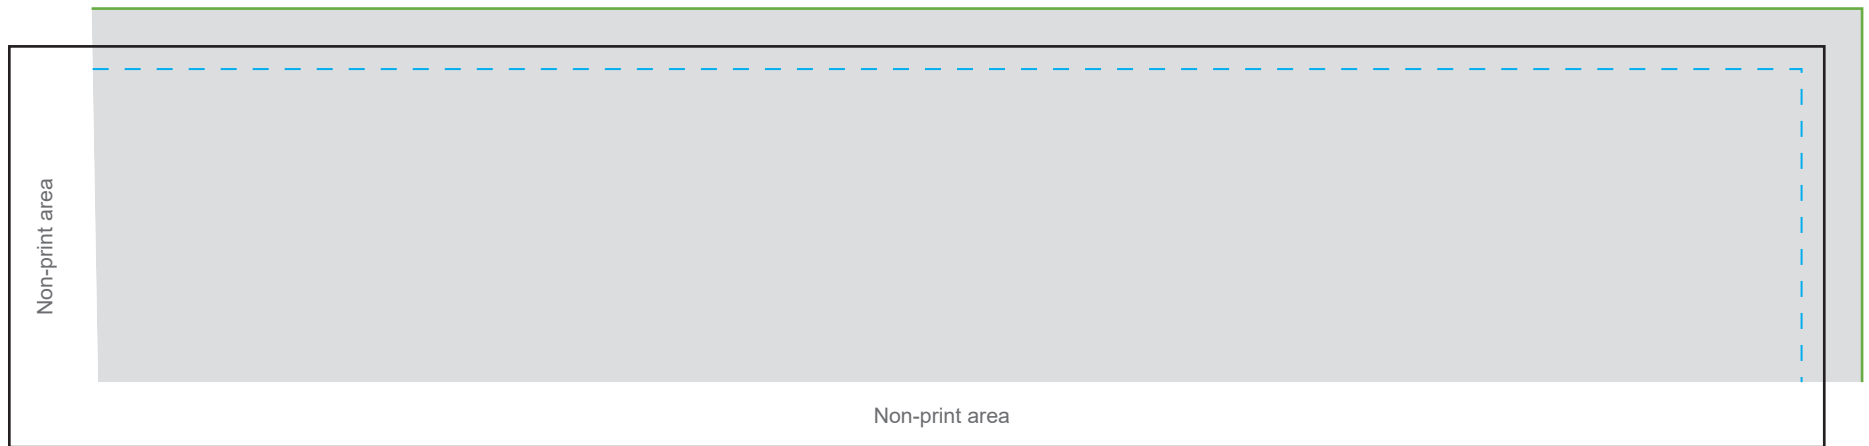

5oz Ice Cream

For DIGITAL PRINT

240mm x 53mm

DIELINE

Inside this line is the visible surface area of the cup.

BLEED

TEXT CLEAR AREA

Keep text, logos and important information inside this area.

PRINTING AREA

Please mask or contain artwork in this area.

CMYK ONLY

PMS colours used in artwork will be directly converted to CMYK. Please check values are correct.

Example of Non-print and Seam areas