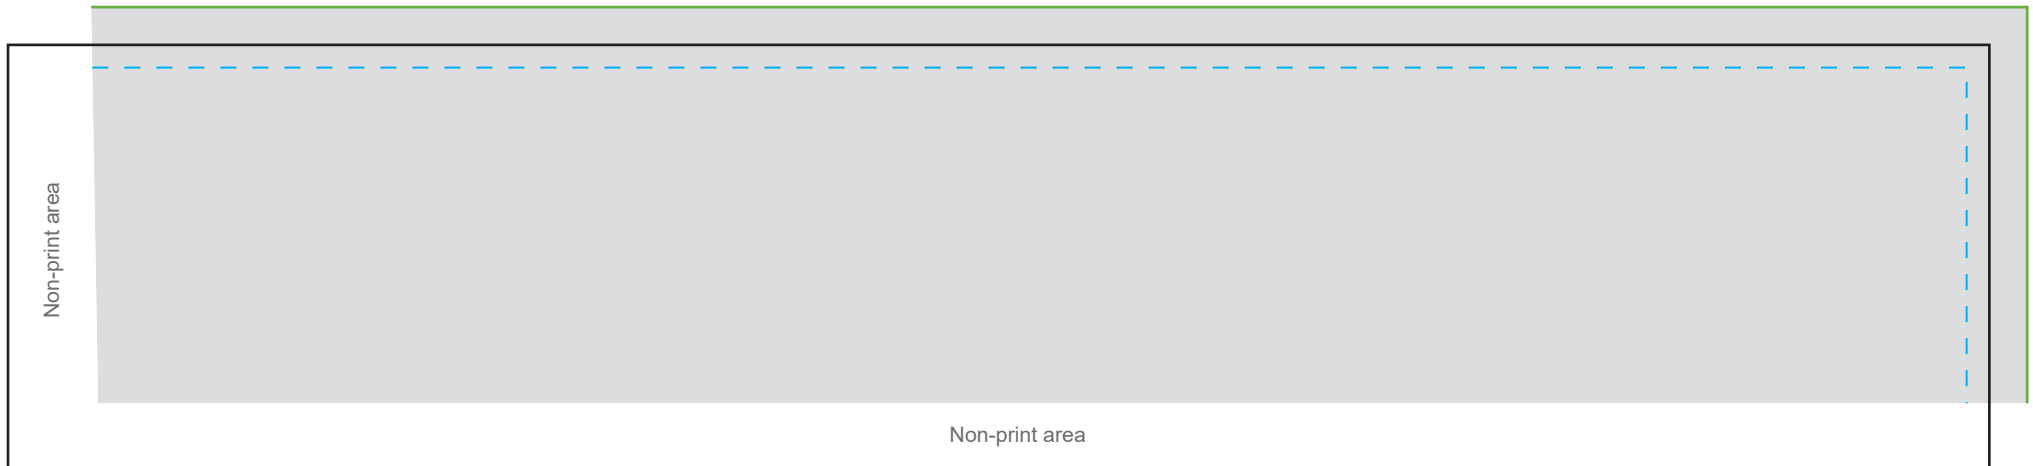

8oz Ice Cream

For DIGITAL PRINT

262mm x 58mm

DIELINE

Inside this line is the visible surface area of the cup.

BLEED

TEXT CLEAR AREA

Keep text, logos and important information inside this area.

PRINTING AREA

Please mask or contain artwork in this area.

CMYK ONLY

PMS colours used in artwork will be directly converted to CMYK. Please check values are correct.

Example of Non-print and Seam areas