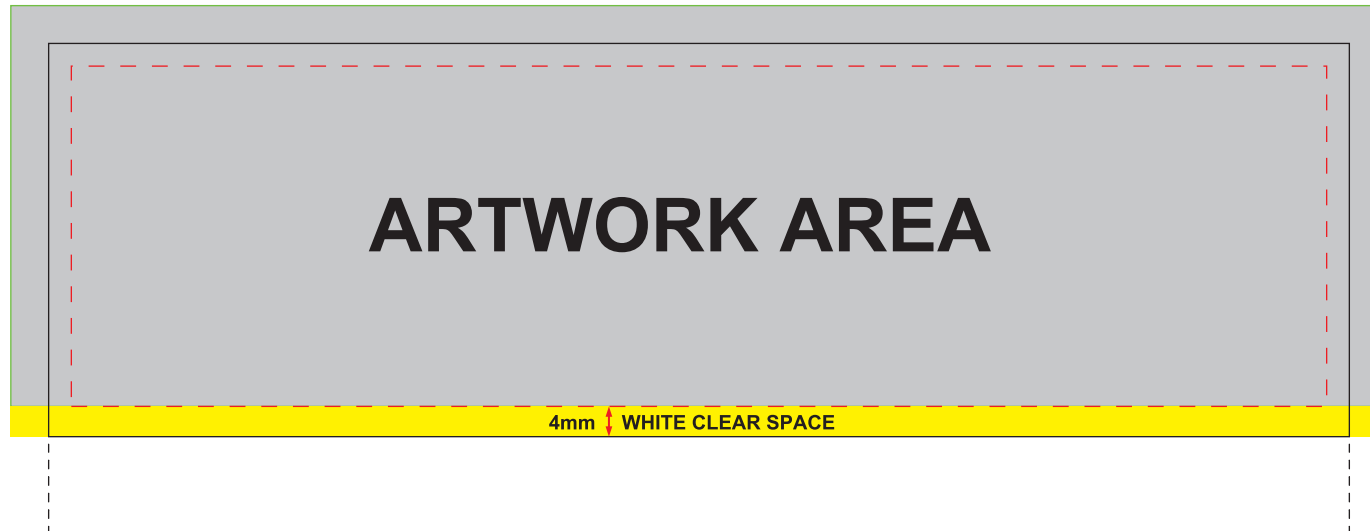

DOUBLE WALL

DIE CUT

Artwork within this area will be seen on the finished cup.

BLEED

Please contain or mask artwork within this area.

TEXT CLEAR AREA

Keep text and logos away from this area. All other artwork is acceptable.

JOIN

Artwork in this area meet up to create a join.

4oz DW

172mm x 52mm +5mm Bleed

Scale: 1:1