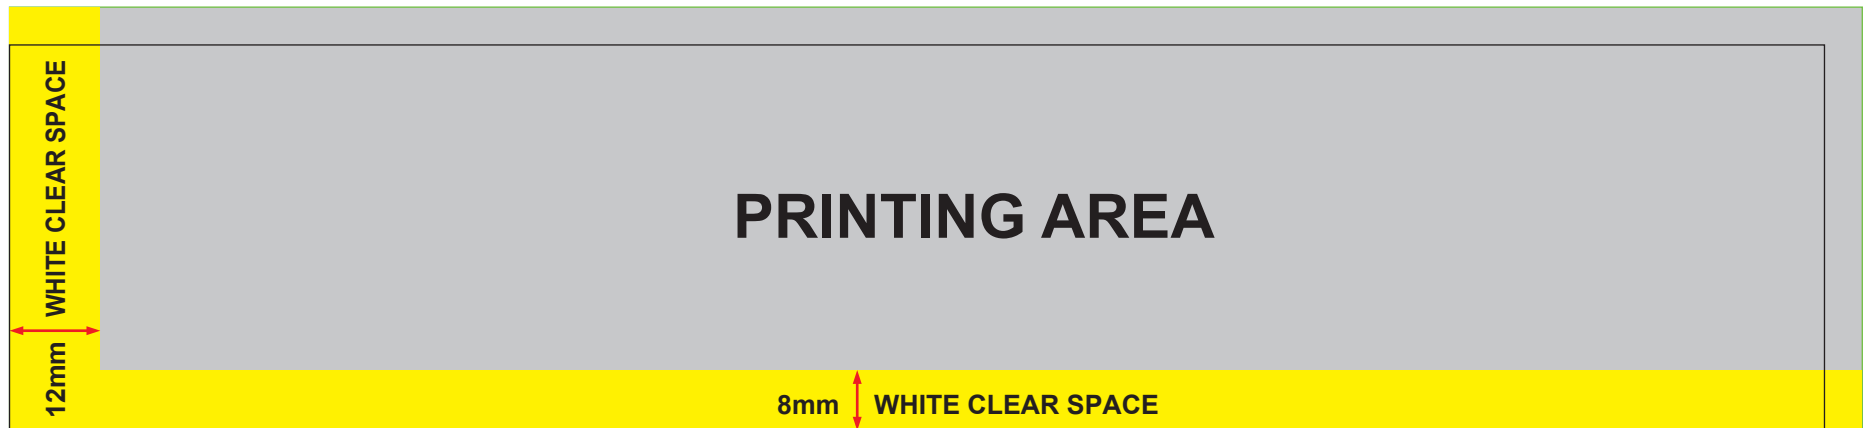

## DIE CUT

Artwork within this area will be seen on the finished cup.

## BLEED

Please contain or mask artwork within this area.

## 240mm x 51mm +5mm Bleed

Scale: 1:1