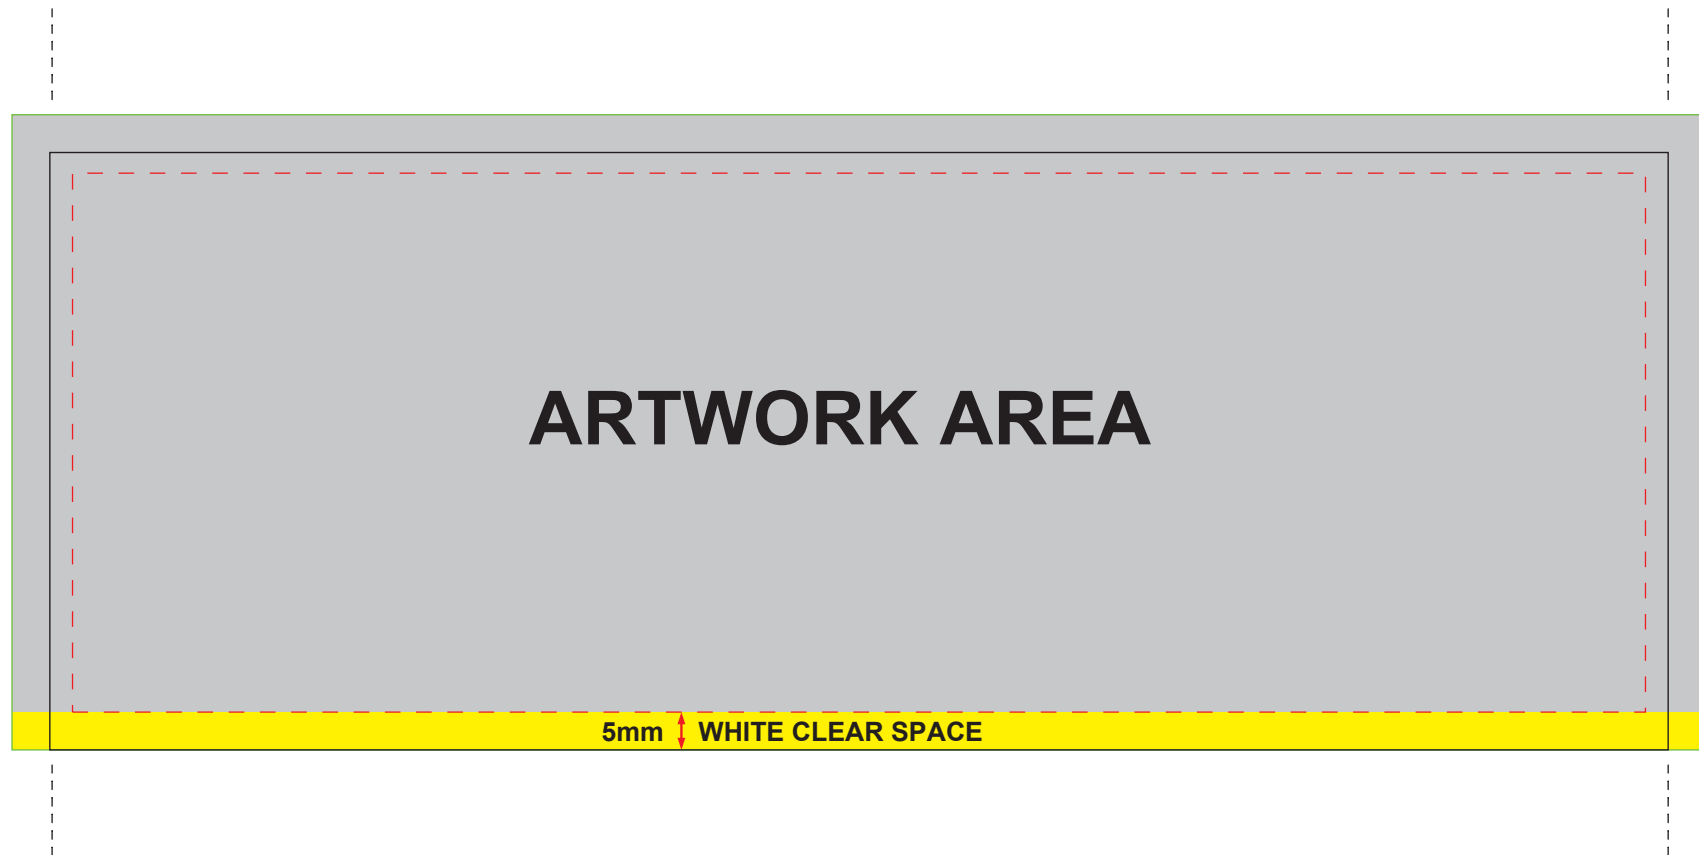

DOUBLE WALL

DIE CUT

Artwork within this area will be seen on the finished cup.

BLEED

Please contain or mask artwork within this area.

TEXT CLEAR AREA

Keep text and logos away from this area. All other artwork is acceptable.

JOIN

Artwork in this area meet up to create a join.

8ozT DW (Traditional Shape)

Scale: 1:1