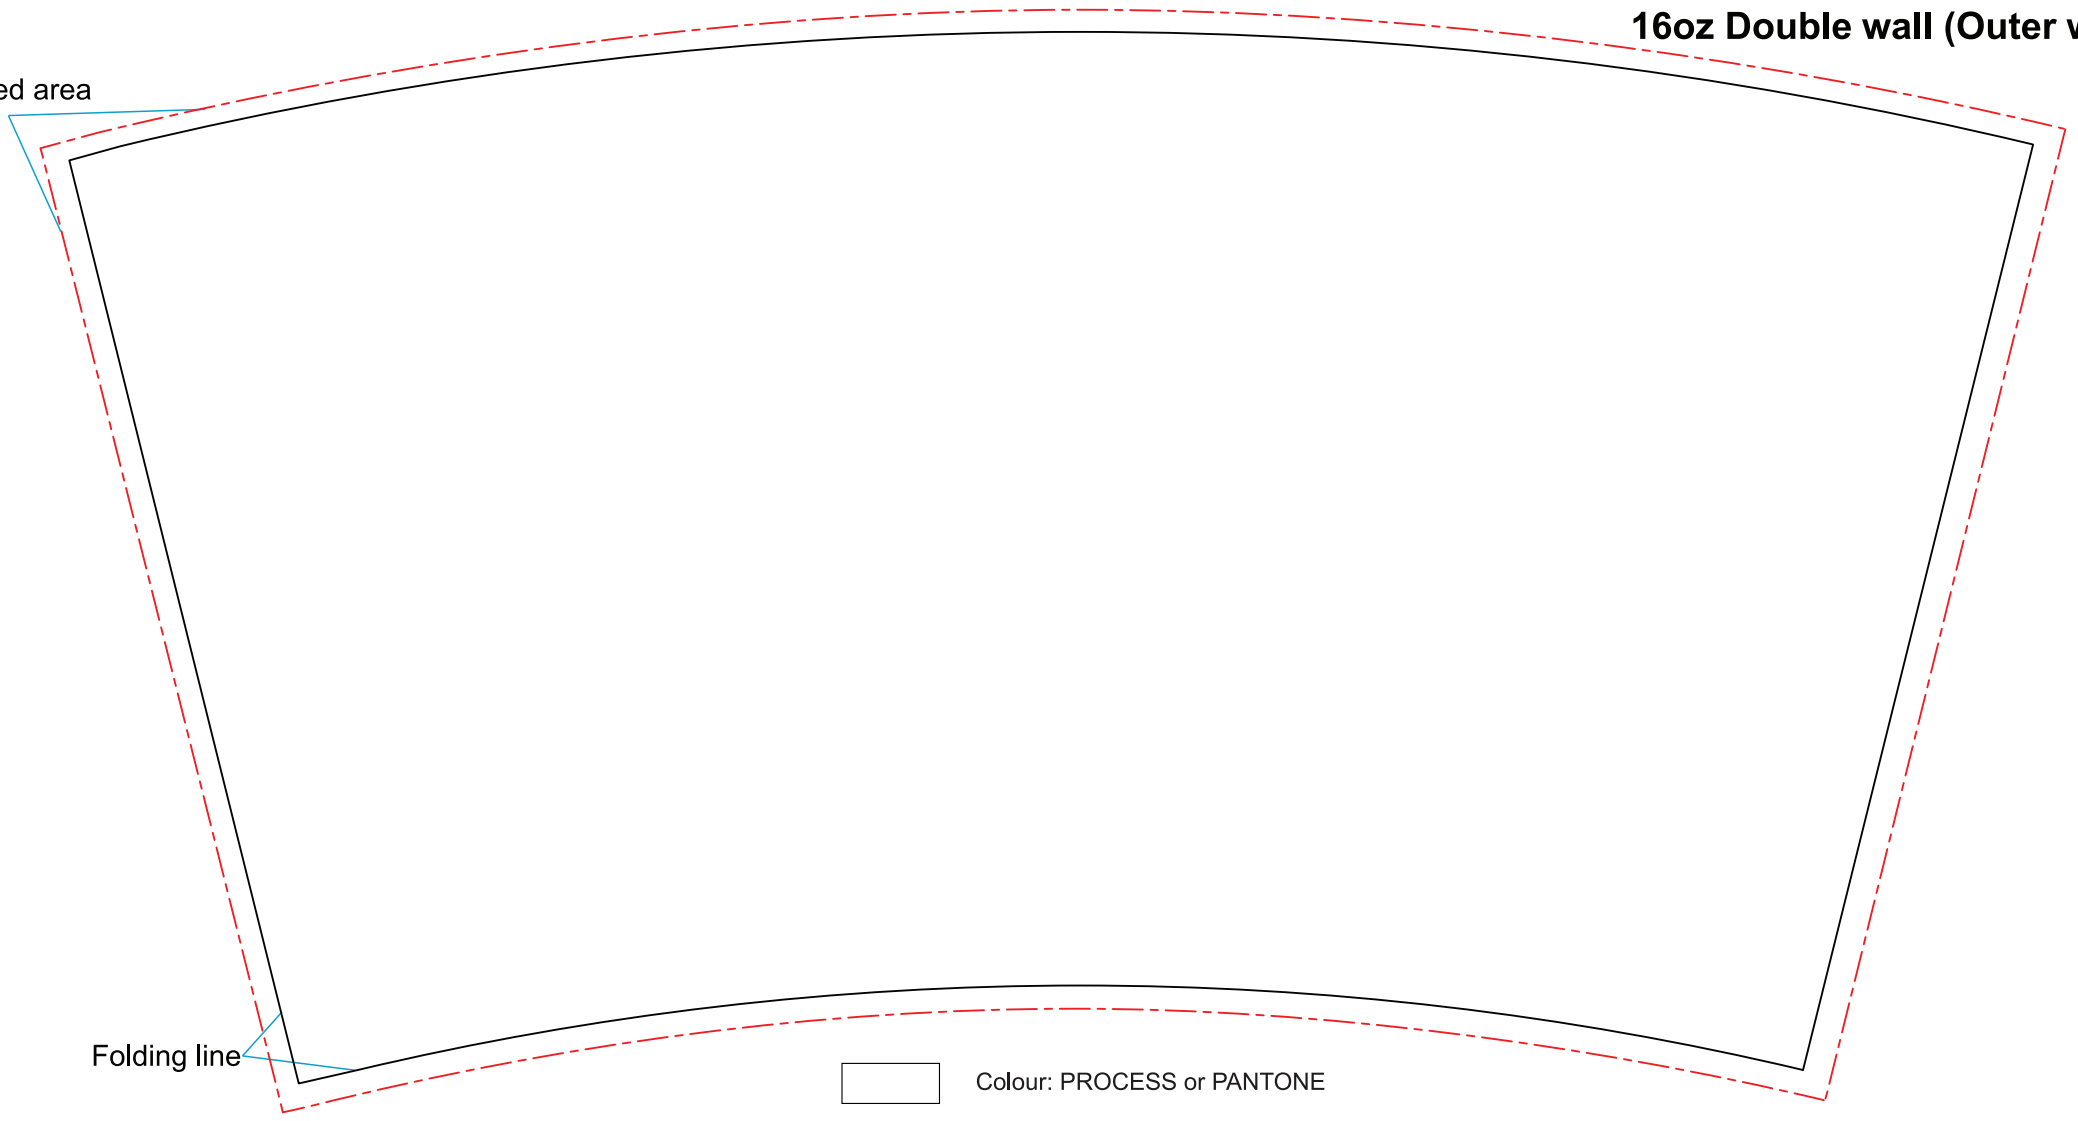

Bleed area

Folding line

Colour: PROCESS or PANTONE

Please NOTE:

Red dotted line indicates image area including bleed.
 All text/images (except background) must be positioned
 - no less than **7-8mm** from the folding line - **black colored line** (from the top, left & right side)
 - and **14-16mm** (from the bottom)
to avoid being hidden when cup is folded and to avoid problems that can be caused by high temperature used to seal cups

- PLEASE MAKE SURE THAT ALL TEXT **IS OUTLINED** or ALL USED FONTS SUPPLIED
- PLEASE NOTE THAT FONT SIZE SHOULD NOT BE LESS THAN 3-4pt IF YOU EXPECT TEXT TO BE LEGIBLE
- PLEASE SUPPLY ALL USED BITMAP (PHOTOGRAPHIC) IMAGES AS SEPARATE FILES ALONG WITH ARTWORK
- PLEASE NOTE THAT ALL USED BITMAP (PHOTOGRAPHIC) IMAGES SHOULD BE HIGH RESOLUTION (300dpi+)
- PLEASE SPECIFY **PANTONE COLOURS** or MAIL PREVIOUSLY PRINTED ITEMS WITH REQUIRED COLOURS FOR COLOUR MATCHING