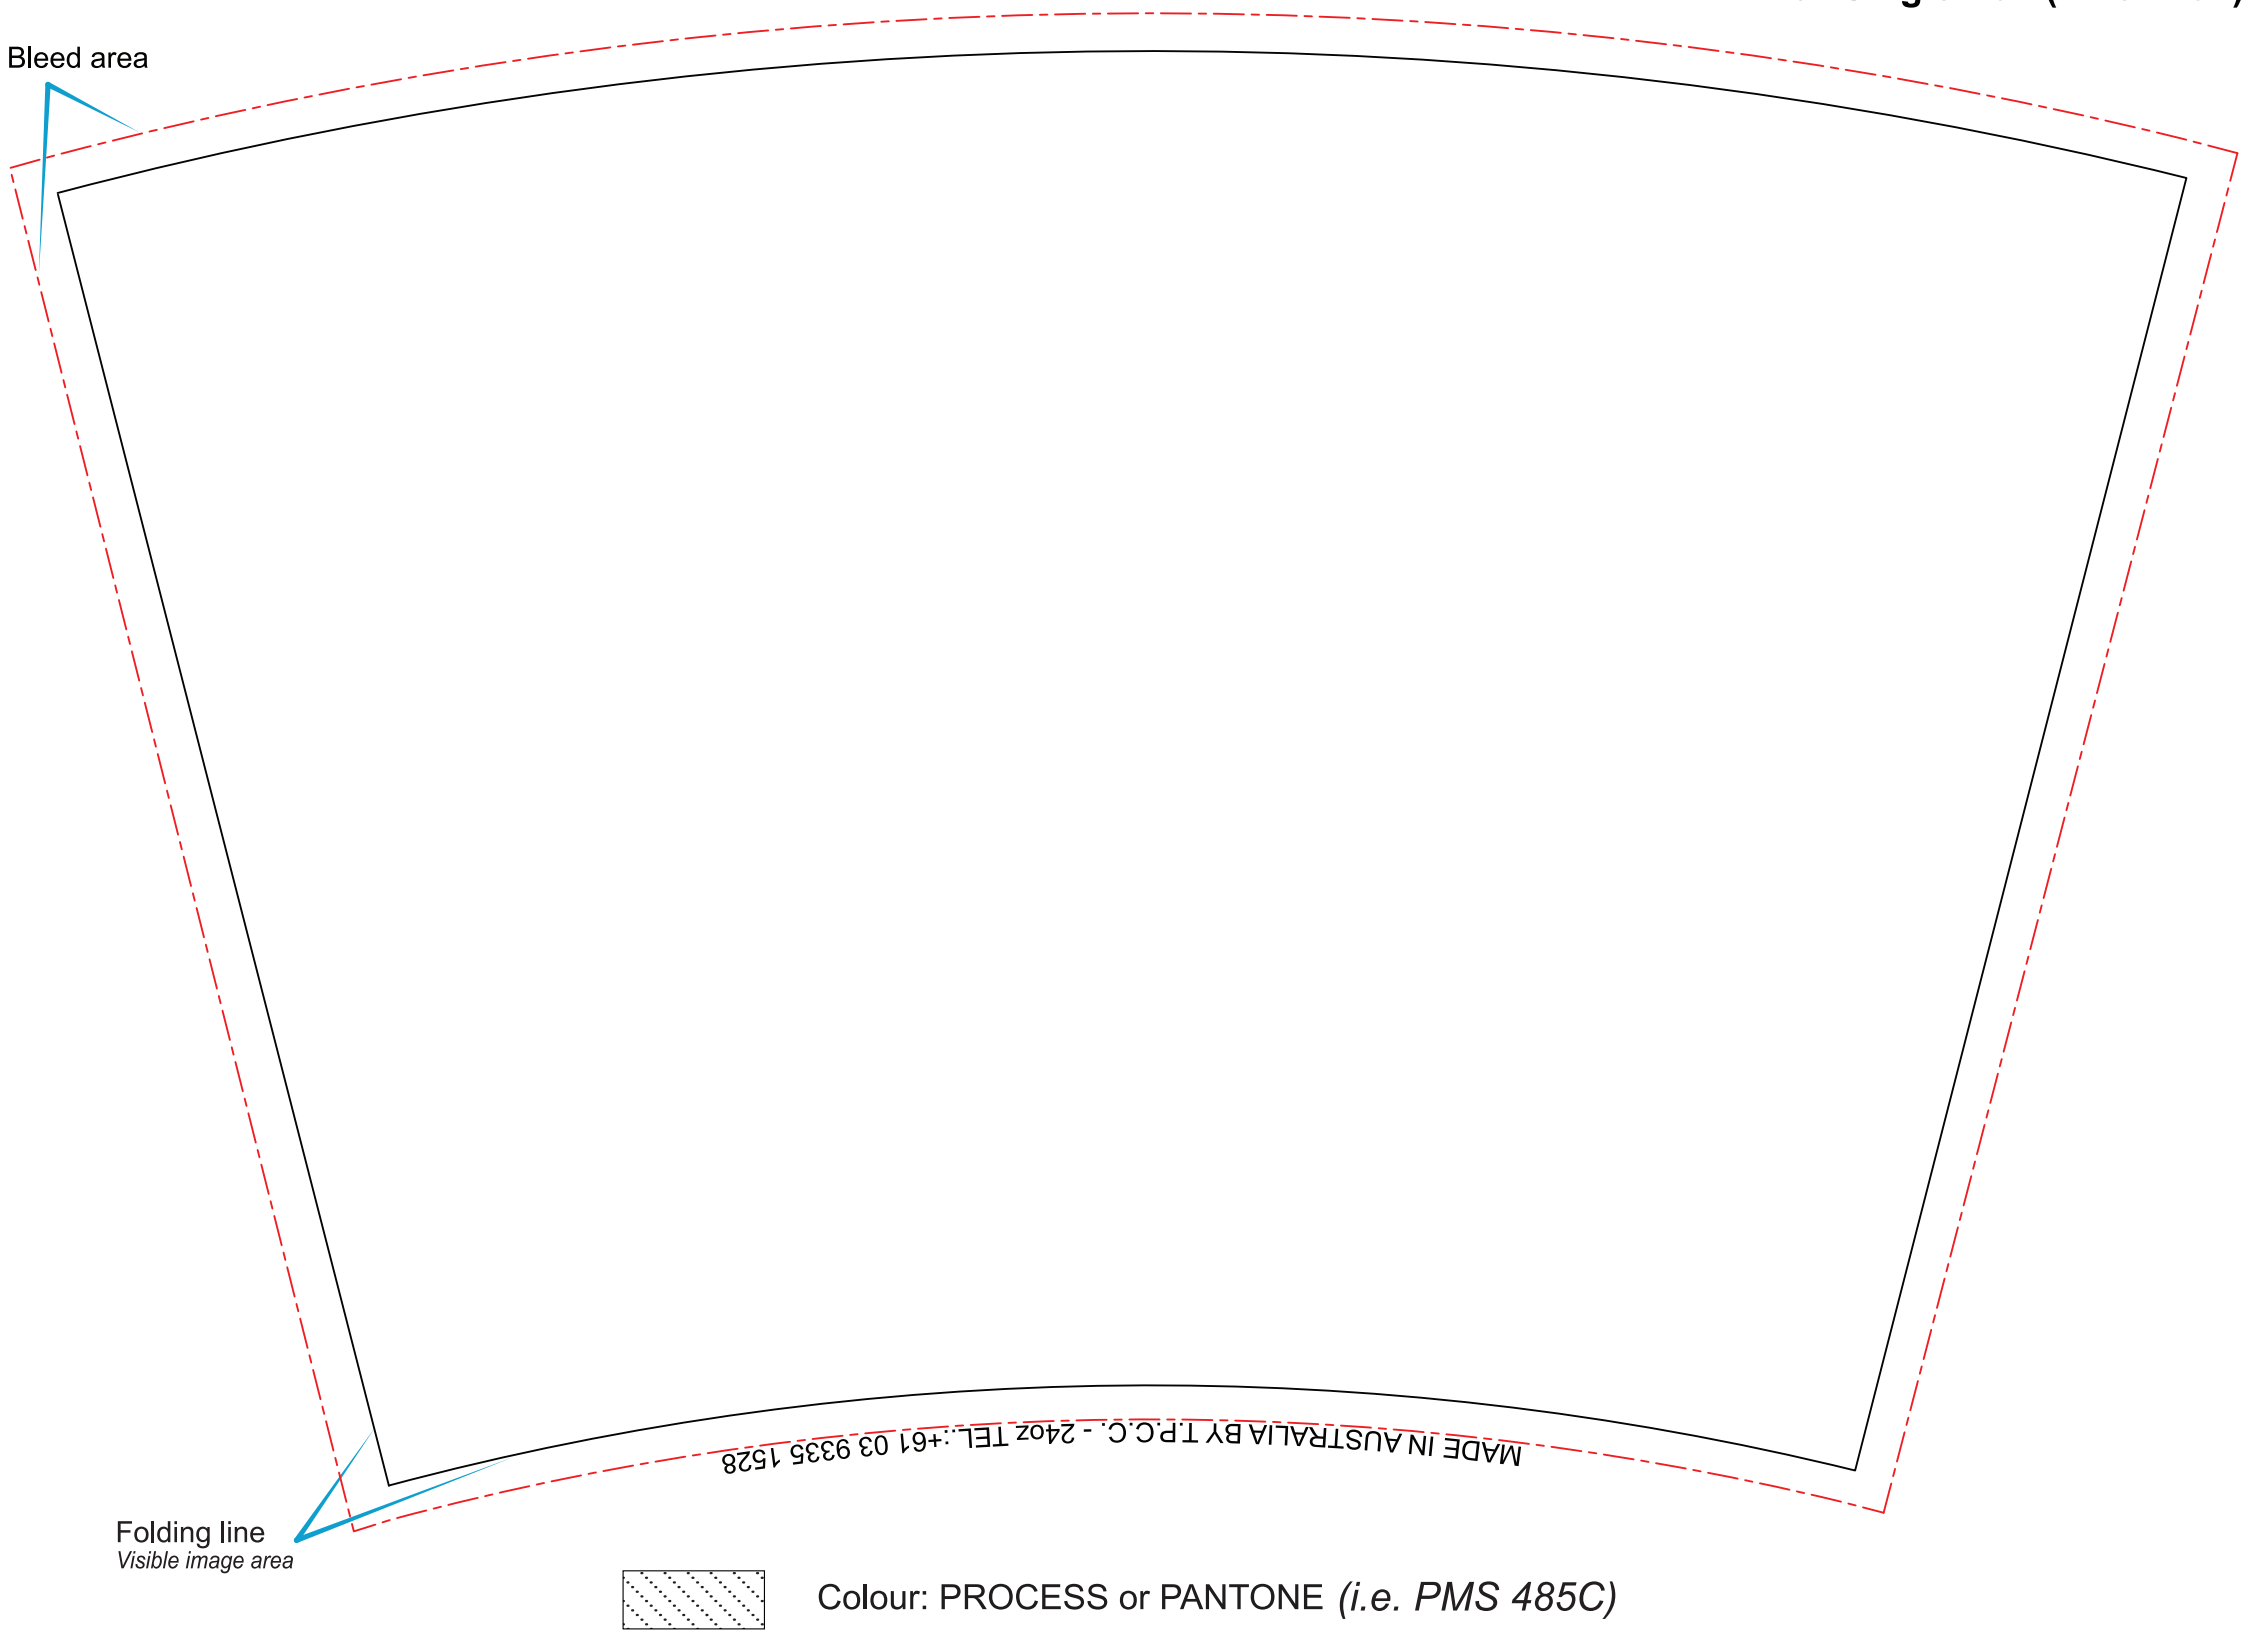

Bleed area

Please use **Pantone Solid Colour System** for coated/uncoated paper -
PANTONE MATCHING SYSTEM® (PMS) for coated/uncoated paper

If anything **was printed** before with design/colours you want to use on the paper cups, **please mail us a sample**, that we can achieve consistency of colour reproduction. (*i.e. business cards, brochures, advertising material etc*)

Please NOTE:

Red dotted line indicates image area including bleed.

All text/images (except background) must be positioned

- no less than **7-8mm** from the folding line - **black colored line** (from the top, left & right side)
- and **17-18mm** (from the bottom)

to avoid being hidden when cup is folded and to avoid problems that can be caused by high temperature used to seal cups

- PLEASE MAKE SURE THAT ALL TEXT IS **OUTLINED** or ALL USED FONTS SUPPLIED
- PLEASE NOTE THAT FONT SIZE SHOULD NOT BE LESS THAN 3-4pt IF YOU EXPECT TEXT TO BE LEGIBLE
- PLEASE SUPPLY ALL USED BITMAP (PHOTOGRAPHIC) IMAGES AS SEPARATE FILES ALONG WITH ARTWORK
- PLEASE NOTE THAT ALL USED BITMAP (PHOTOGRAPHIC) IMAGES SHOULD BE HIGH RESOLUTION (300dpi+)
- PLEASE SPECIFY **PANTONE COLOURS** or MAIL PREVIOUSLY PRINTED ITEMS WITH REQUIRED COLOURS FOR COLOUR MATCHING