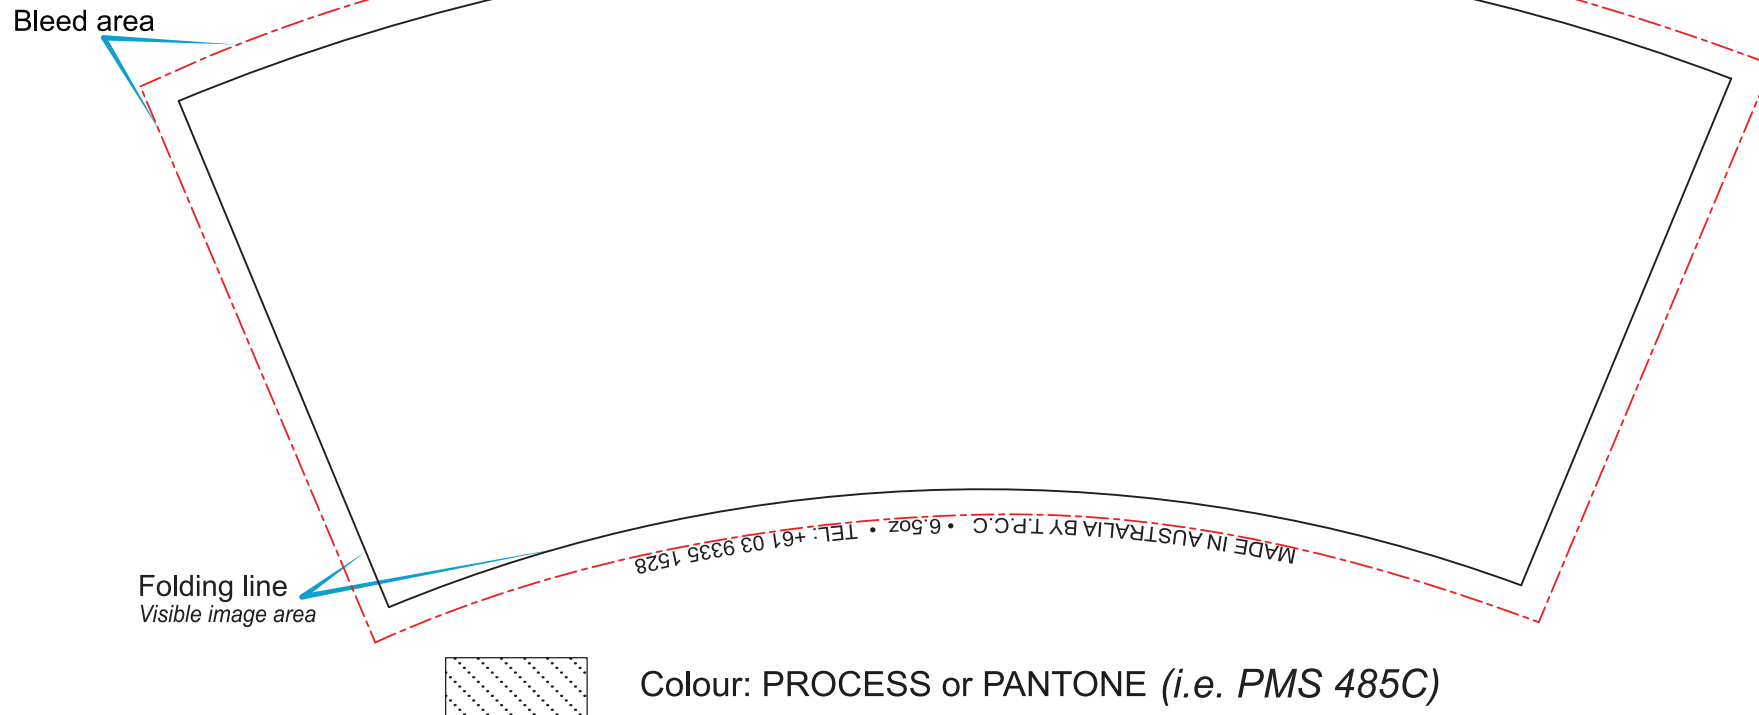

6.5oz Single wall (Inner wall)

Please use **Pantone Solid Colour System** for coated/uncoated paper -
PANTONE MATCHING SYSTEM® (PMS) for coated/uncoated paper

If anything **was printed** before with design/colours you want to use on the paper cups, **please mail us a sample**, that we can achieve consistency of colour reproduction. (*i.e. business cards, brochures, advertising material etc*)

Please NOTE:

Red dotted line indicates image area including bleed.

All text/images (except background) must be positioned

- no less than **7-8mm** from the folding line - **black colored line** (from the top, left & right side)
- and **10-14mm** (from the bottom)

to avoid being hidden when cup is folded and to avoid problems that can be caused by high temperature used to seal cups

- PLEASE MAKE SURE THAT ALL TEXT IS **OUTLINED** or ALL USED FONTS SUPPLIED
- PLEASE NOTE THAT FONT SIZE SHOULD NOT BE LESS THAN 3-4pt IF YOU EXPECT TEXT TO BE LEGIBLE
- PLEASE SUPPLY ALL USED BITMAP (PHOTOGRAPHIC) IMAGES AS SEPARATE FILES ALONG WITH ARTWORK
- PLEASE NOTE THAT ALL USED BITMAP (PHOTOGRAPHIC) IMAGES SHOULD BE HIGH RESOLUTION (300dpi+)
- PLEASE SPECIFY PANTONE COLOURS or MAIL PREVIOUSLY PRINTED ITEMS WITH COLOURS YOU NEED FOR COLOUR MATCHING