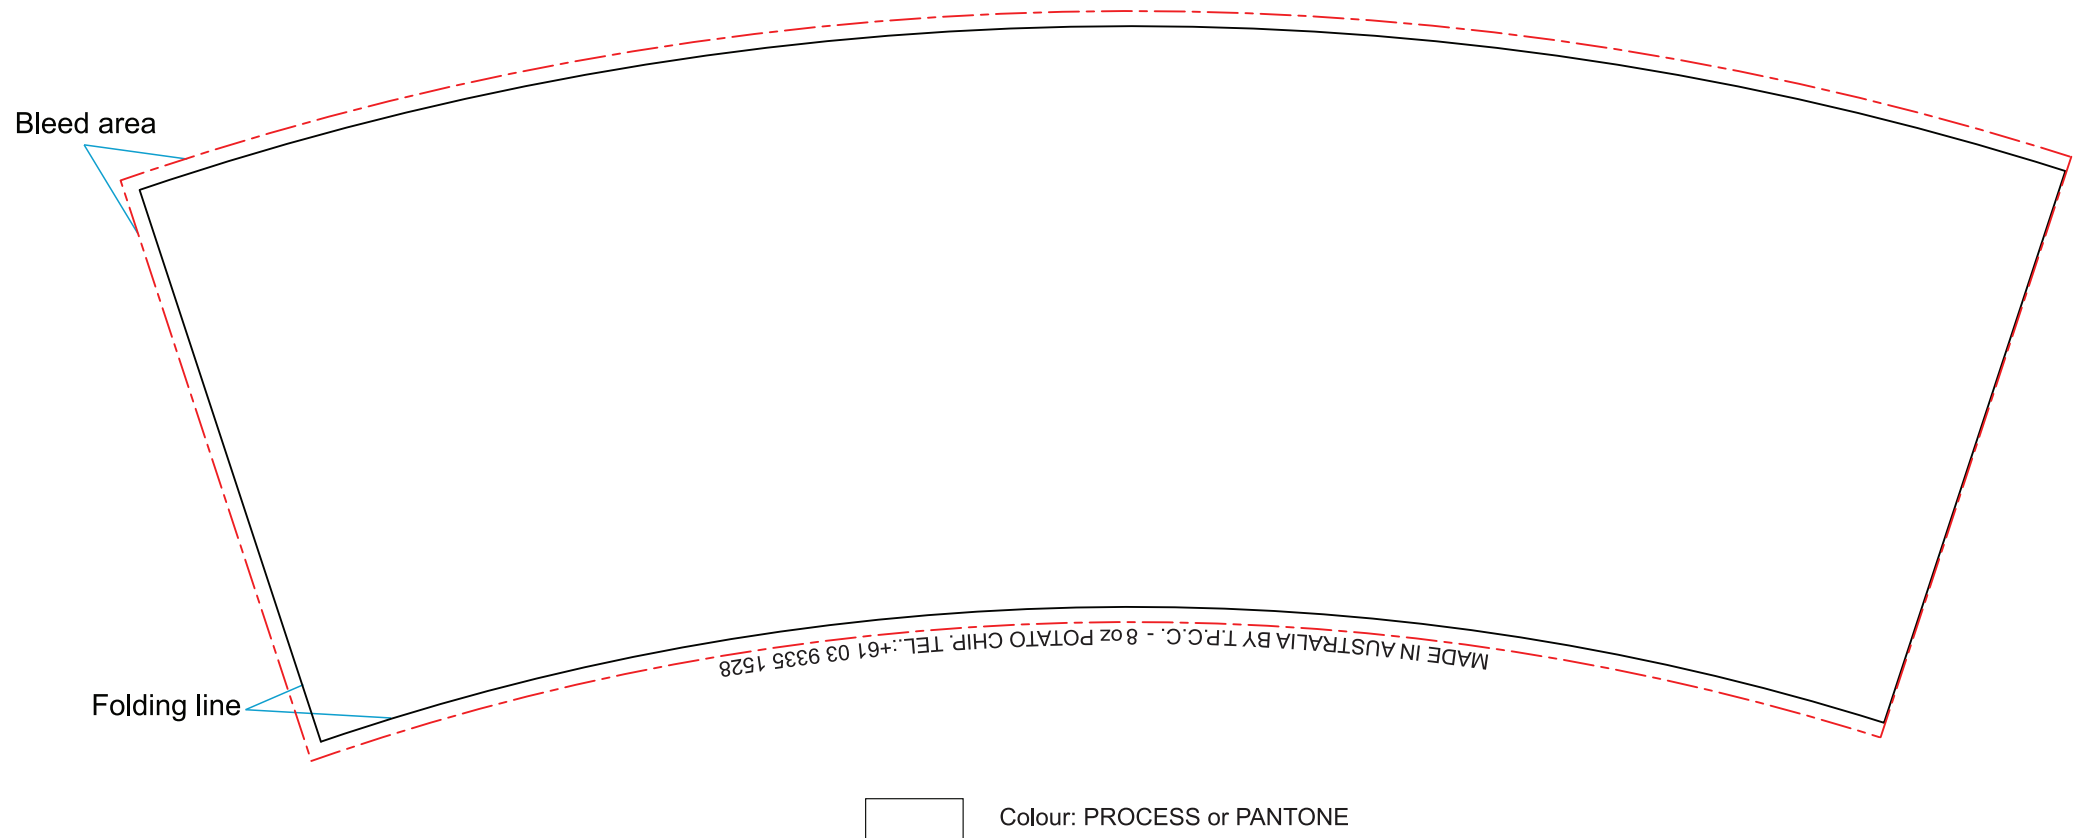

# 8oz Potato Chips Cup

## **Please NOTE:**

Red dotted line indicates image area including bleed.

All text/images (except background) must be positioned

- no less than **7-8mm** from the folding line - **black colored line** (from the top, left & right side)

- and **15-17mm** (from the bottom)

*to avoid being hidden when cup is folded and to avoid problems*

*that can be caused by high temperature used to seal cups*

- PLEASE MAKE SURE THAT ALL TEXT IS **OUTLINED** or ALL USED FONTS SUPPLIED

- PLEASE NOTE THAT FONT SIZE SHOULD NOT BE LESS THAN 3-4pt IF YOU EXPECT TEXT TO BE LEGIBLE

- PLEASE SUPPLY ALL USED BITMAP (PHOTOGRAPHIC) IMAGES AS SEPARATE FILES ALONG WITH ARTWORK

- PLEASE NOTE THAT ALL USED BITMAP (PHOTOGRAPHIC) IMAGES SHOULD BE HIGH RESOLUTION (300dpi+)