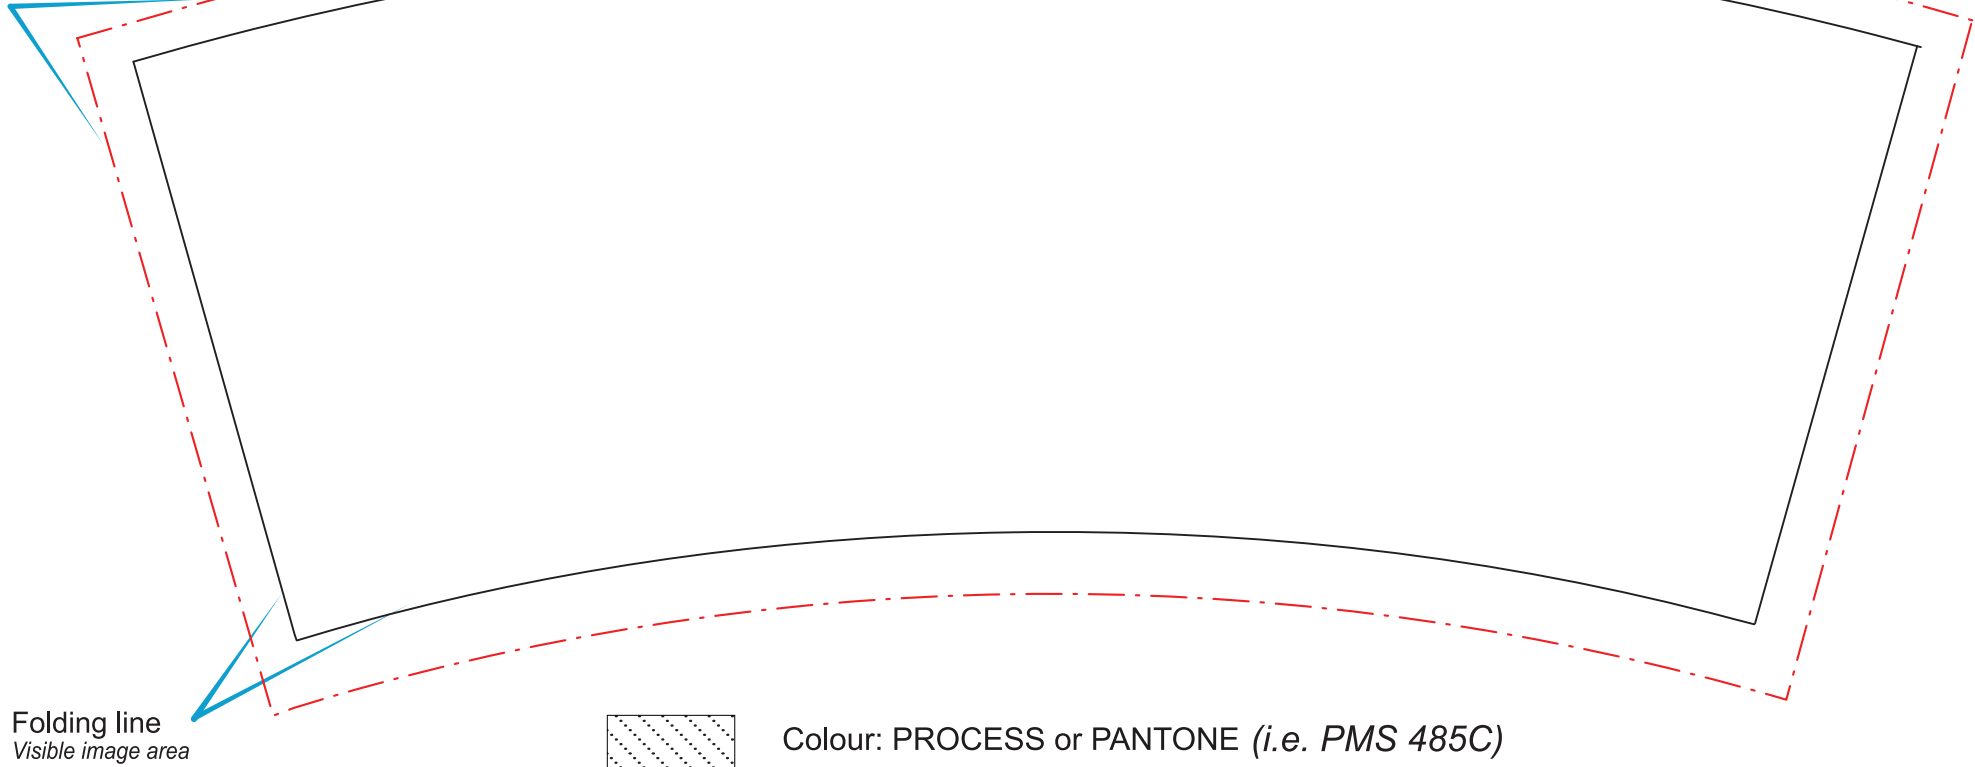

8oz Double Wall (Outer Wall) Traditional Shape

Bleed area

Folding line
Visible image area

Colour: PROCESS or PANTONE (i.e. PMS 485C)

**Please use Pantone Solid Colour System for coated/uncoated paper -
PANTONE MATCHING SYSTEM® (PMS) for coated/uncoated paper**

Please NOTE:

Red dotted line indicates image area including bleed.

All text/images (except background) must be positioned

- no less than **7-8mm** from the folding line - **black colored line** (from the top, left & right side)

- and **14-16mm** (from the bottom)

to avoid being hidden when cup is folded and to avoid problems

that can be caused by high temperature used to seal cups

- PLEASE MAKE SURE THAT ALL TEXT **IS OUTLINED** or ALL USED FONTS SUPPLIED