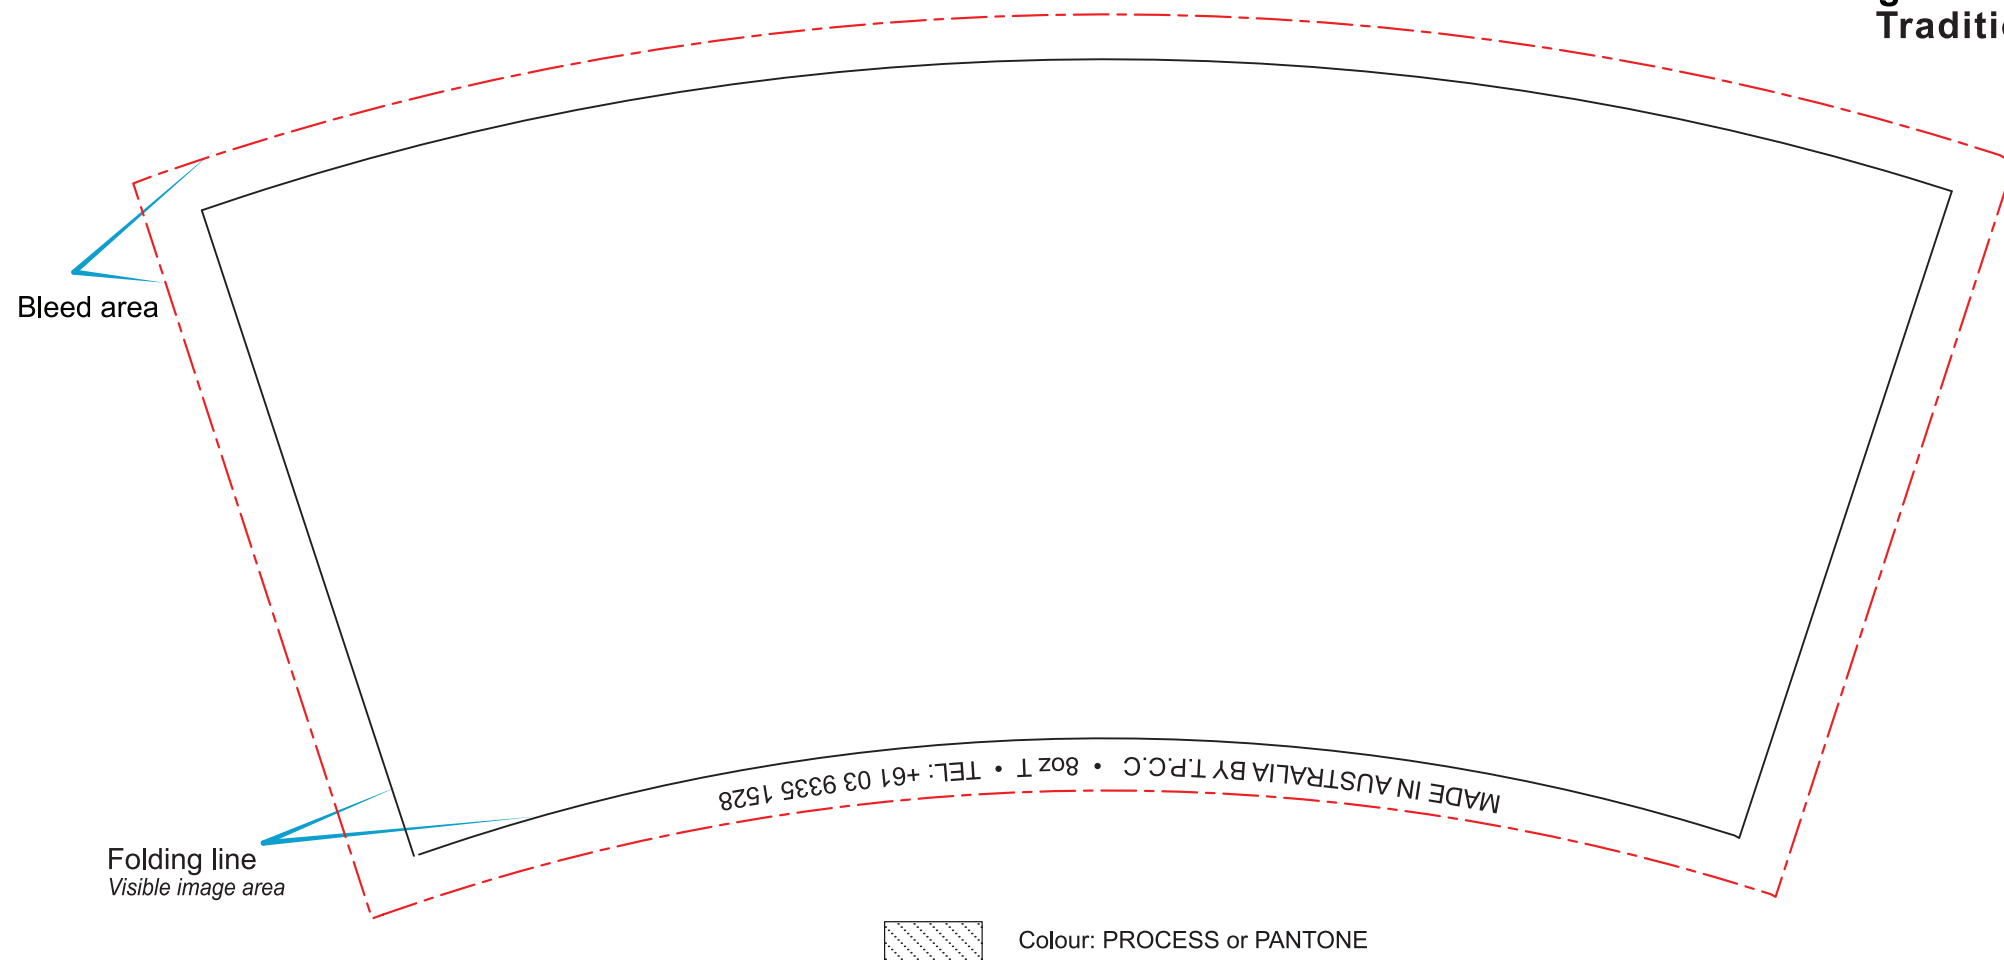

## 8oz Single wall (Inner wall) Traditional Shape

### Please **NOTE:**

Red dotted line indicates image area including bleed.

All text/images (except background) must be positioned

- no less than **7-8mm** from the folding line - **black colored** (from the top, left & right side)

- and **14-16mm** (from the bottom)

*to avoid being hidden when cup is folded and to avoid problems*

*that can be caused by high temperature used to seal cups*

- PLEASE MAKE SURE THAT ALL TEXT IS **OUTLINED** or ALL USED FONTS SUPPLIED

- PLEASE NOTE THAT FONT SIZE SHOULD NOT BE LESS THAN 3-4pt IF YOU EXPECT TEXT TO BE LEGIBLE

- PLEASE SUPPLY ALL USED BITMAP (PHOTOGRAPHIC) IMAGES AS SEPARATE FILES ALONG WITH ARTWORK

- PLEASE NOTE THAT ALL USED BITMAP (PHOTOGRAPHIC) IMAGES SHOULD BE HIGH RESOLUTION (300dpi+)